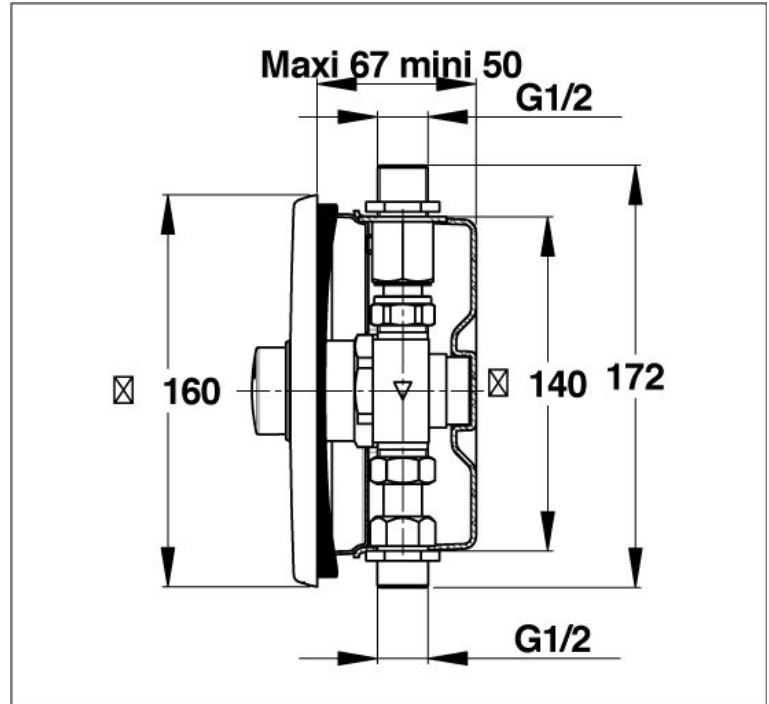

Range : Self-Closing urinal valves

Ref : 38336 - PRESTO 120 B

> Working pressure :

- 1 to 5 bar

> Flow :

- 5 l/min at 1 to 10 bar - 4-position flow adjustment device
- Anti-water-hammering design

> Flow time :

- 6 seconds (± 2 sec.)

> Hydraulic supply :

- In-line water inlet
- M G 1/2" Inlet and outlet

> Material and colour finish :

- 160x160 stainless steel vandal proof front, brushed finish

> Delivered with :

- 1 Flush-mounting case
- 1 Vandal-proof rose 160x160 (Brushed stainless steel)
- 1 Stop valve MF G 1/2" (15x21)
- 1 Douille lisse MF G 1/2" (15x21)
- Instruction manual

> Standards & approvals :

- Brass body in accordance with EN 1982, EN 12164, EN 12165
- Molded chrome-plated body in accordance with EN 12540
- 200-hour neutral salt spray resistant (NSS) in accordance with ISO 9227